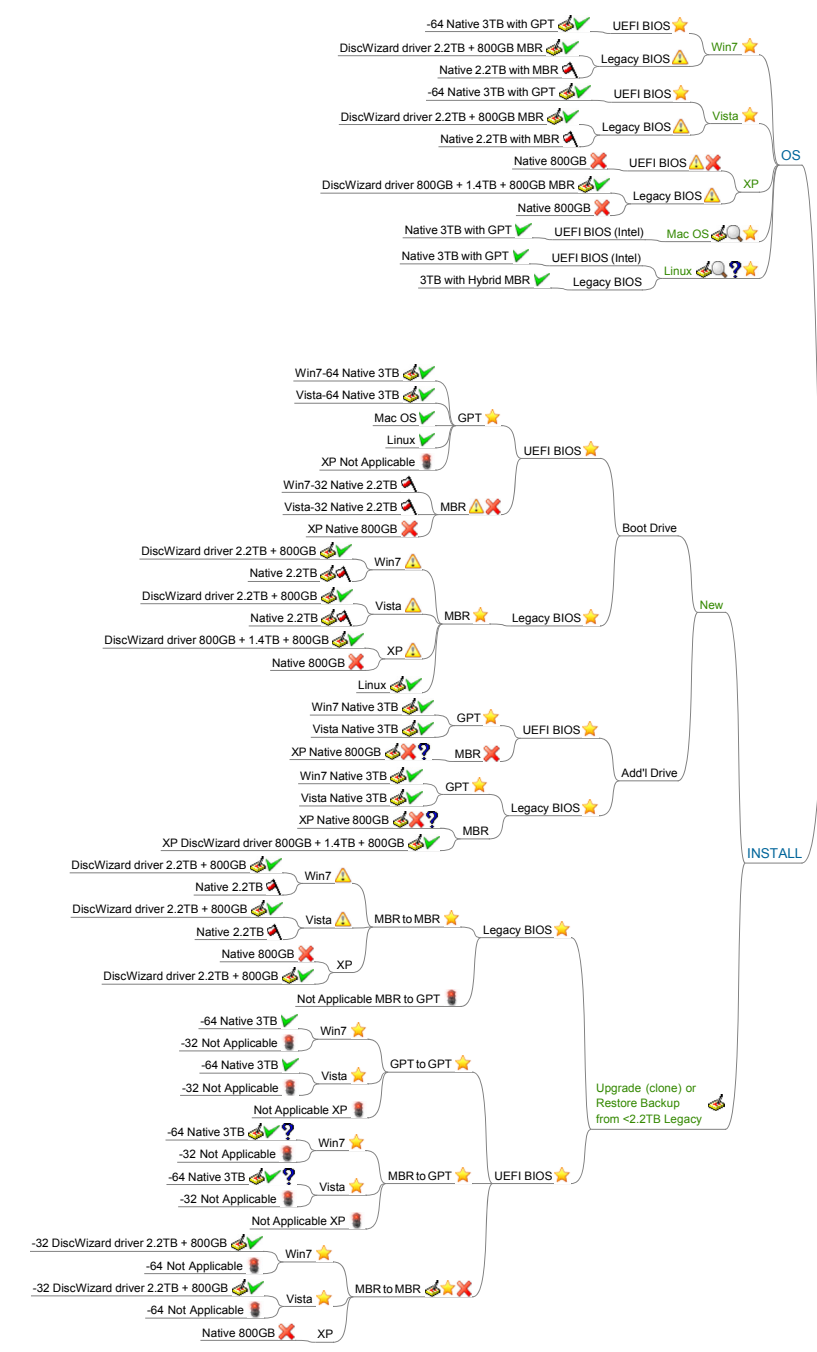

Seagate 3TB Hard Drive

Information about drive capacity

One gigabyte, or GB, equals one billion bytes when referring to hard drive capacity. DiscWizard software uses information provided by the operating system to display capacity and volume size. The Windows file system uses a binary calculation for gibibyte or GiB (2³⁰) which causes the abbreviated size to appear smaller. The total number of bytes on a disk drive divided by the decimal calculation for gigabyte or GB (10⁹) shows the expected abbreviated size.

TB means Terabyte or 10¹²
TiB means Tebibyte or 2⁴⁰

3TB By the Numbers

3TB = 3,000,000,000,000 bytes = 2.73TiB (divide total bytes by 2⁴⁰ to get TiB).

The maximum MBR size is:
2TiB = 2³² * 512 bytes per sector = 2,199,023,255,552 bytes or 2.2TB as used on this mind map.

The Seagate model ST33000651AS has 5,860,533,167 sectors of 512 bytes each = 3,000,592,981,504 bytes or 2.73TiB or 2,794.5GiB

The remainder capacity above 2.2TB for Seagate model ST33000651AS is:
3,000,592,981,504 bytes - 2,199,023,255,552 bytes = 801,569,725,952 bytes or 746.5GiB.