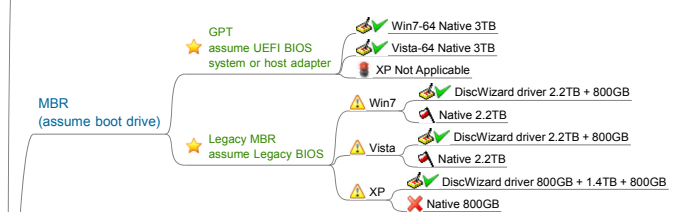

Seagate 3TB Hard Drive

Information about drive capacity

One gigabyte, or GB, equals one billion bytes when referring to hard drive capacity. DiscWizard software uses information provided by the operating system to display capacity and volume size. The Windows file system uses a binary calculation for gibibyte or GiB (2³⁰) which causes the abbreviated size to appear smaller. The total number of bytes on a disk drive divided by the decimal calculation for gigabyte or GB (10⁹) shows the expected abbreviated size.

TB means Terabyte or 10¹²
TiB means Tebibyte or 2⁴⁰

3TB By the Numbers

3TB = 3,000,000,000,000 bytes = 2.73TiB (divide total bytes by 2⁴⁰ to get TiB).

The maximum MBR size is:
2TiB = 2³² * 512 bytes per sector = 2,199,023,255,552 bytes or 2.2TB as used on this mind map.